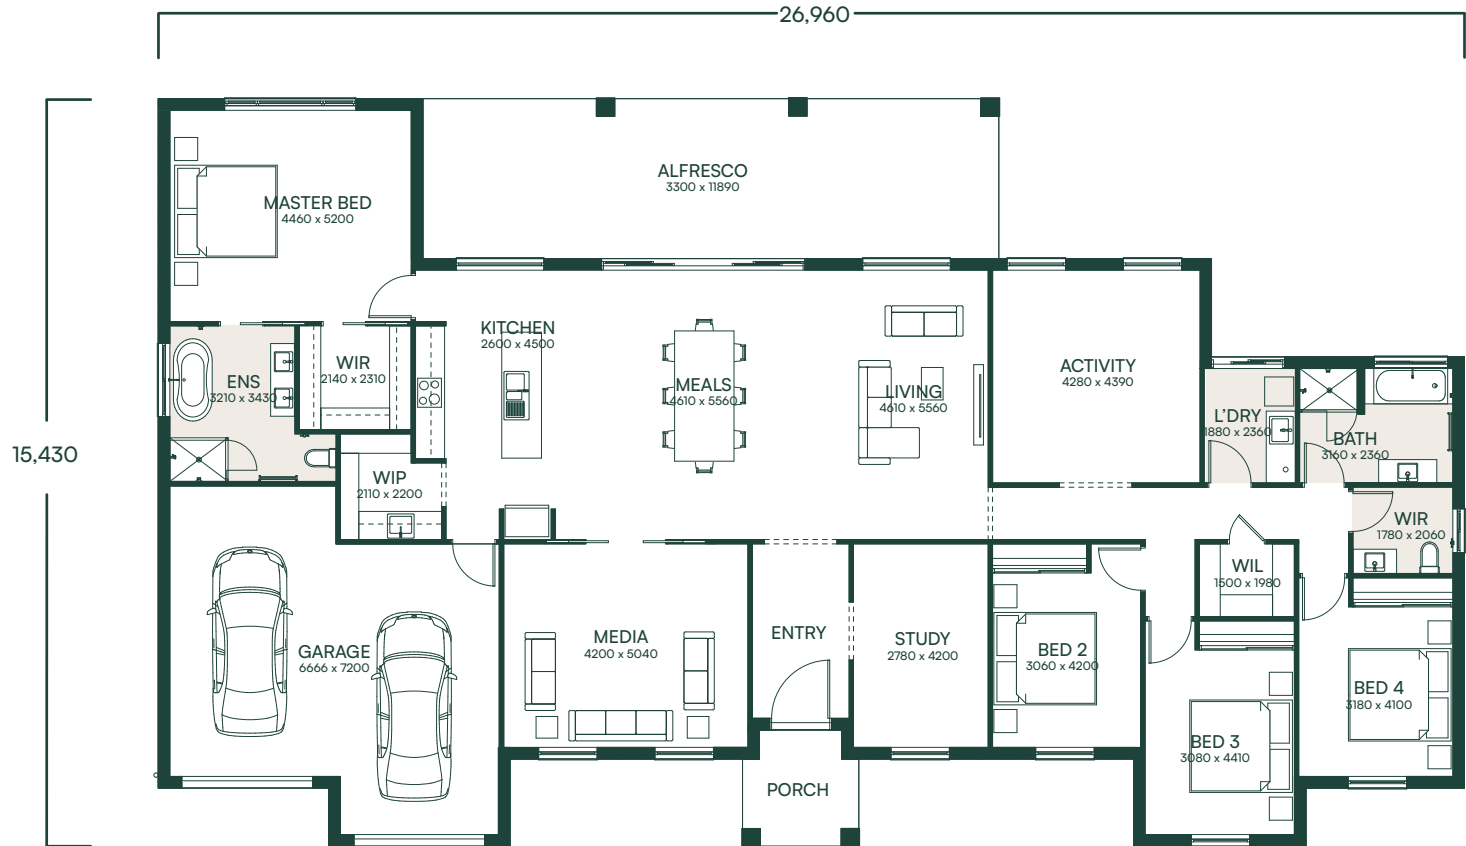

EXECUTIVE FACADE

THE MAGNOLIA

CLASSIC FACADE

The Magnolia 346

🛏️ 4 🪑 2.5

🚗 2 🚗 3

LIVING **GARAGE**
257.61 m² 44.51 m²

ALFRESCO **PORCH**
39.24 m² 5.34 m²

TOTAL
346.7 m²

Homes
built for life

WATTLE CRT

Images are representative only and may include features not supplied or installed by Wattle Court.
Speak to your local Wattle Court Consultant for pricing and available colour selections.